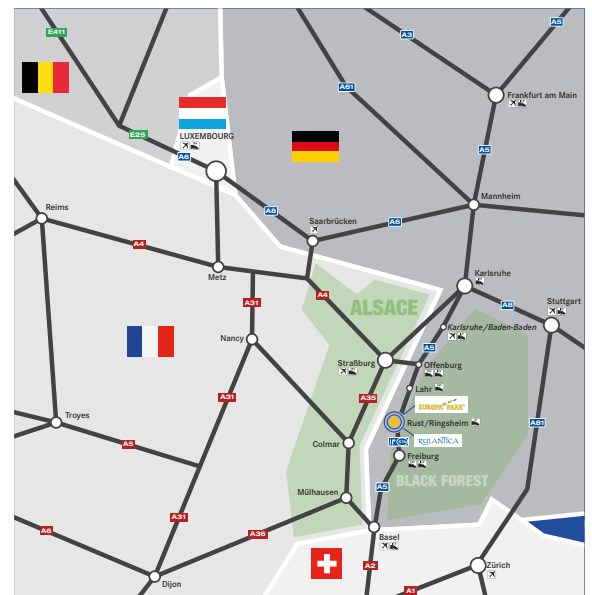

If you want to rent a car during your stay at Europa-Park, our partner Sixt offers a comfortable and flexible solution. Go to sixt.de/europapark to book your car. Guests of the Europa-Park hotels can pick up or drop off Sixt rental cars at the Guest Relations desk at the hotel 'Colosso'.

By car

Directions: from motorway A5 (Karlsruhe – Basel) take exit 57b. Stay on this road, which takes you directly to the Europa-Park hotels. Special service for guests of the Europa-Park hotels: free parking next to the hotels.

By train

The nearest train station is located in Ringsheim (4 km).

Arrival from the north: Take a train to reach Offenburg. Then, take a regional train to Ringsheim.

Arrival from the south: Take a train to reach Freiburg. Then, take a regional train to Ringsheim.

By bus

A bus (SBG) takes you from Ringsheim train station to the hotels of Europa-Park at regular intervals. For bus schedules please contact the provider (SBG) via phone: +49 761 36803-88 or online at www.suedbadenbus.de

By plane

The closest airports are located in: **Strasbourg (40 km)**, **Basel (90 km)**, **Karlsruhe/Baden-Baden (64 km)** and in **Stuttgart (175 km)**.

We look forward to seeing you soon and we wish you a safe journey!
Please inform us if you plan to check-in after 6 pm.